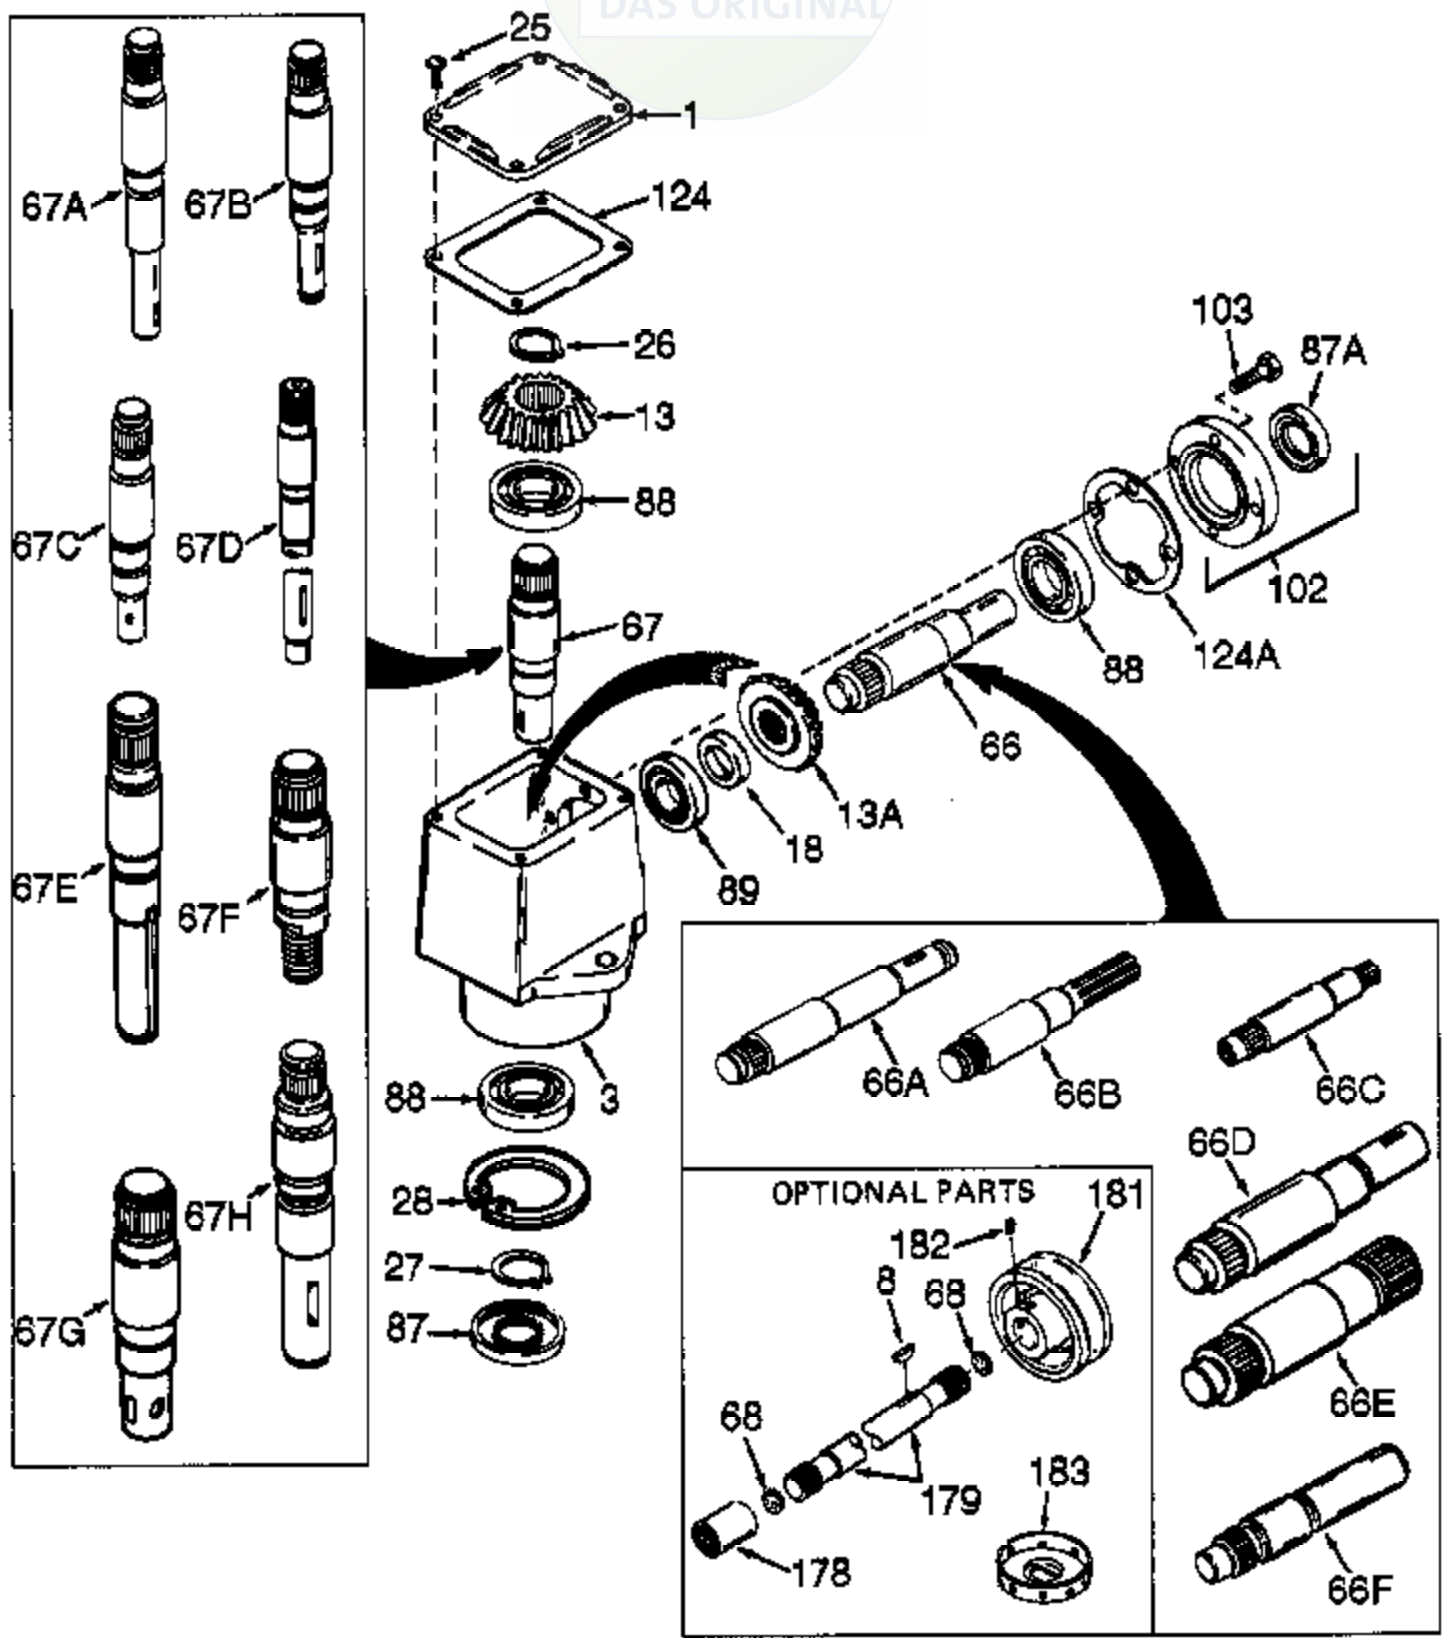

ILLUSTRATION SHOWS TYPICAL PARTS ONLY. ORDER BY PART NUMBER. PARTS NOT LISTED ARE SUPPLIED BY OEM.

Ref #	Part Number	Qty	Description
	794361		L.H. Head Assy(Incl. 1 thru 124A)
1	772067		Cover
3	770026A		Right Angle Drive Housing
8	792057		Key (With lug extensions)
8	792047		Woodruff Key #9
13	778101A		Miter Gear (17 teeth)(7/8" ID)
13A	778101A		Miter Gear (17 teeth)(7/8" ID)
25	792025		Screw, 10-24 x 1/2"
26	788018		Snap Ring
27	788019		Snap Ring
66	776240		Input Shaft (5-7/32" long)
67G	776241		Output Shaft (4-35/64" long)
68	788039		Pelt Disc
85	792039		Peerless
87A	788031		Pipe Plug
87	788029		Oil Seal
88	780034		Oil Seal
89	780024		Ball Bearing
102	786029		Ball Bearing
103	792026		Retainer Cap & Seal (Incl. 87A & 103)
124	788028		Screw, 1/4-20 x 7/8"
124A	788030B		Cover Gasket
177	XXXXX		Cap Gasket
177A	XXXXX		THE FOLLOWING ARE OPTIONAL PARTS:
178	786028		(Not included with head assembly.)
178	786031		Coupling (1-1/2" long)
179	XXXXX		Coupling (1-5/16" long)
181	786030		Input Connector Shaft
181	786059		Sheave (3-1/4" Dia.)
182	792027		Sheave (4" Dia.)
183	786044		Set Screw, 5/16-24 x 1/4
			Shield

RAD-4266-91 Page 2 of 2